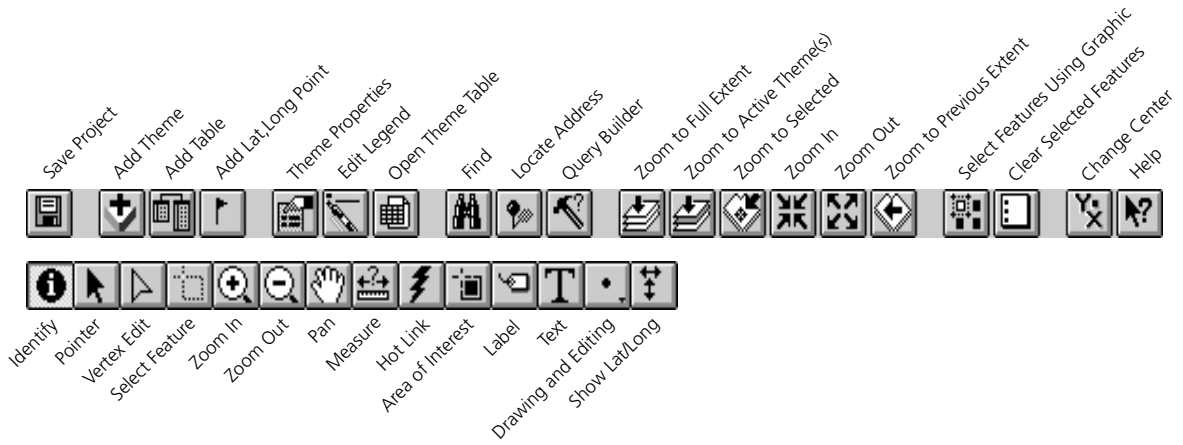

ArcView GUI

QUICK REFERENCE

View

Table

Chart

Layout